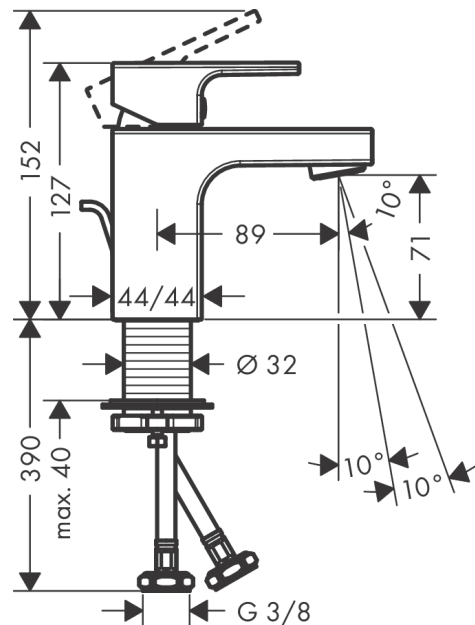

Vernis Shape

Single lever basin mixer 70 CoolStart with pop-up waste set

Surfaces: **Matt Black** Article Number: **71593670**

Description

product features

- consists of: single lever basin mixer, waste set
- ComfortZone 70
- projection 89 mm
- spray type: normal spray
- swiveling spray former
- maximum flow rate at 3 bar: 5 l/min
- ceramic cartridge
- temperature limitation adjustable
- with isolated water conduction - without contact with nickel and lead
- suitable for continuous flow water heaters
- pop-up waste set G 1¼
- material waste set: synthetic
- connection type: G ¾ connections
- connection dimension: DN15
- cold water in middle position

Technology

Product image

Scale drawing

Vernis Shape
Single lever basin mixer 70 CoolStart with pop-up waste set
 Surfaces: **Matt Black** Article Number: **71593670**

Flowchart